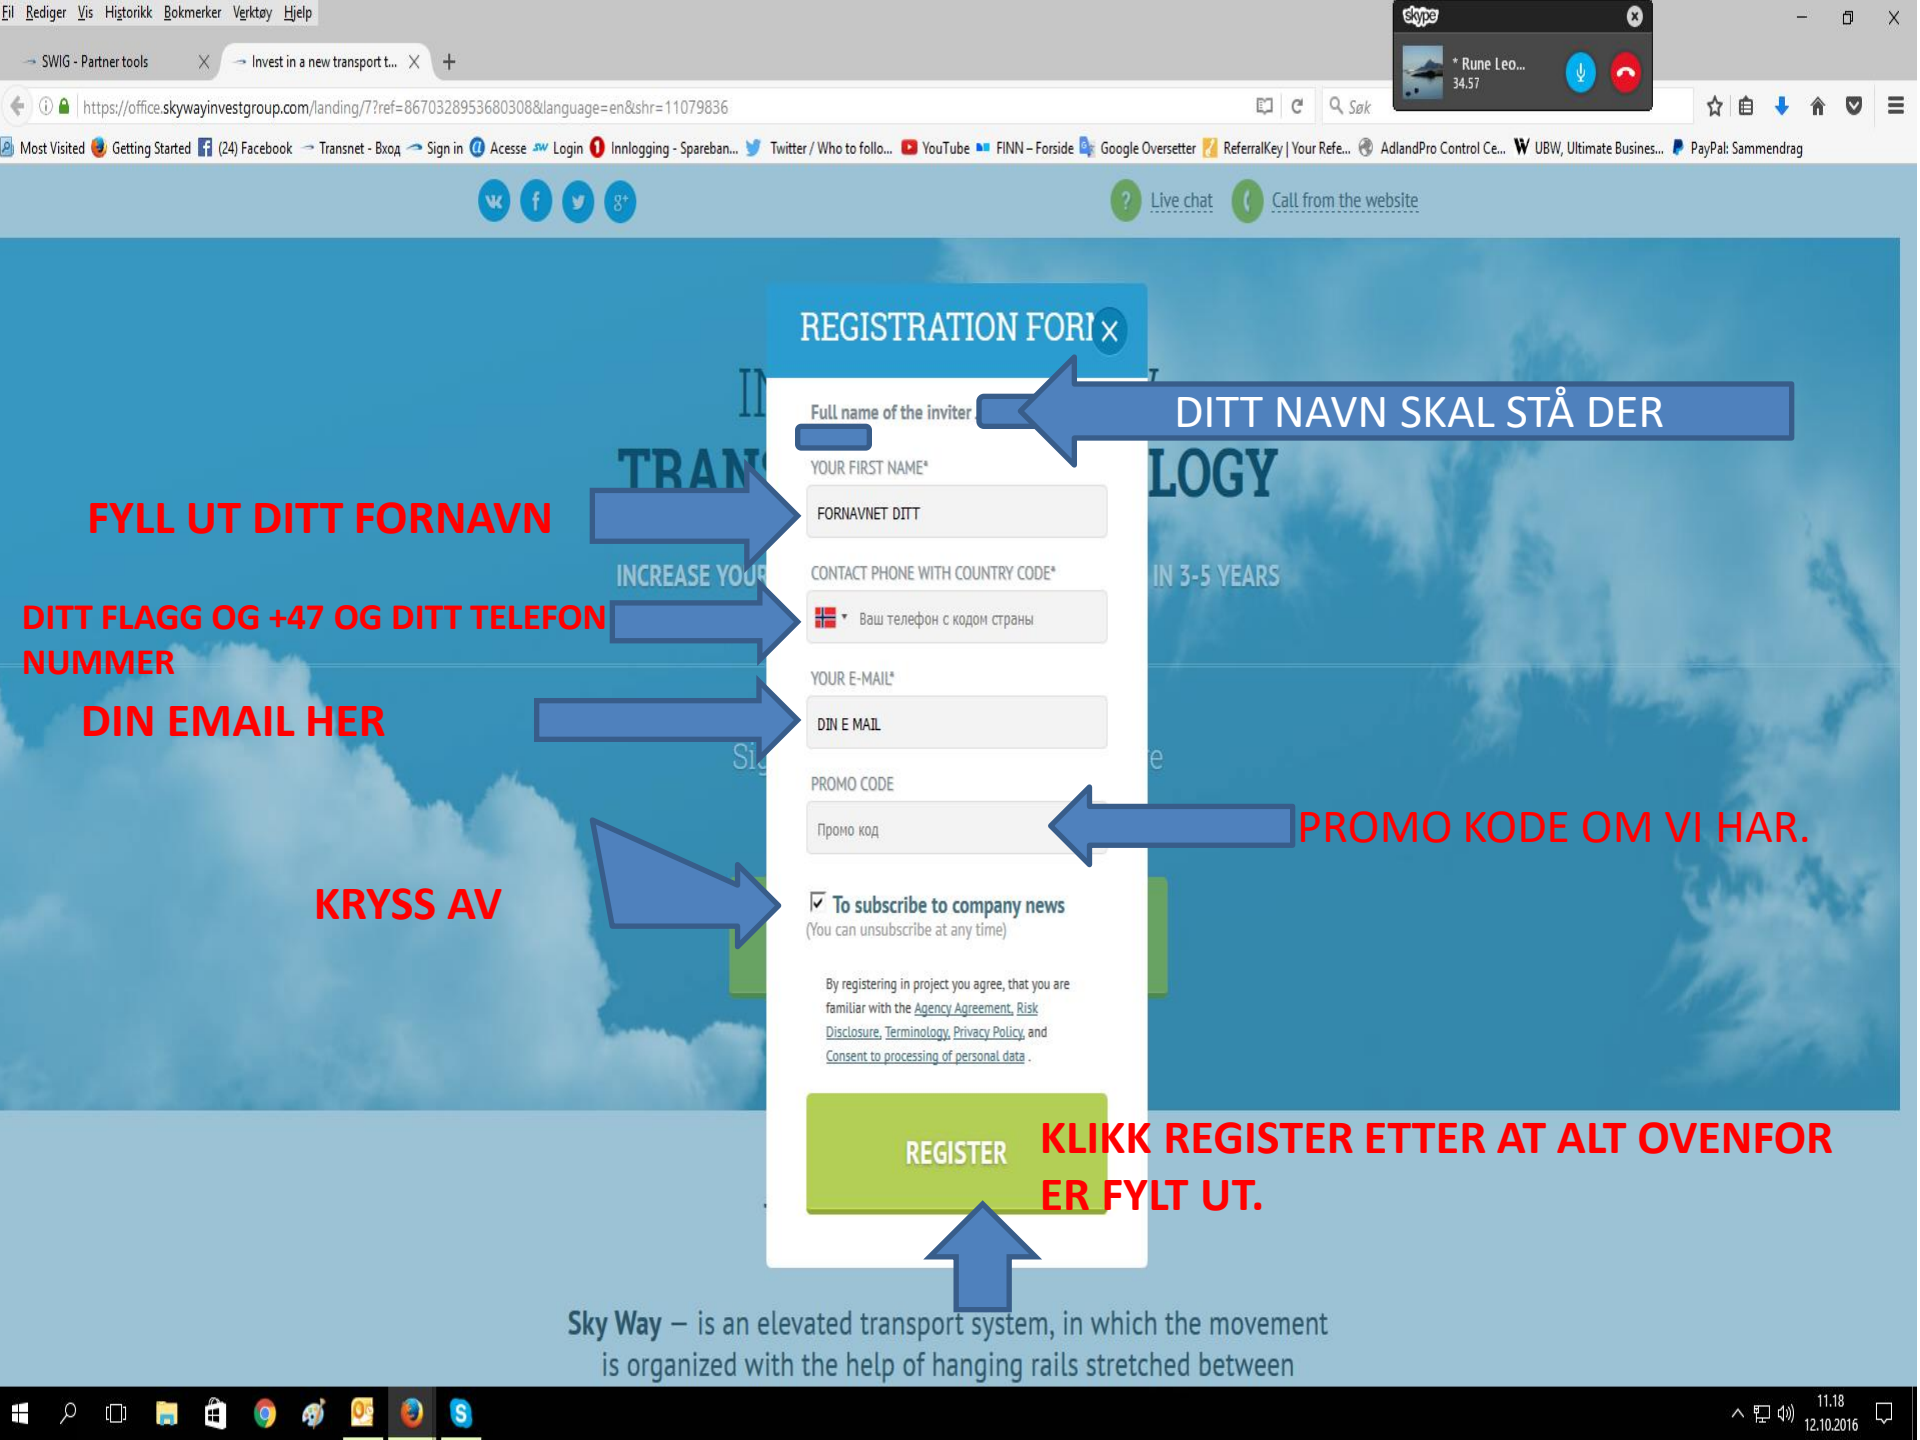

FØRSTE GANG REGISTRERING

VED BRUK AV LINKEN

Sky Way Project En (DEN LILLE LINKEN)

INVEST IN A NEW TRANSPORT TECHNOLOGY

INCREASE YOUR INVESTMENTS UP TO 1000% OR MORE IN 3-5 YEARS

Sign up and find out how to receive
50 shares as a gift

KLIKK PÅ REGISTER KNAPPEN

WHAT IS SKY WAY?

Sky Way – is an elevated transport system, in which the movement is organized with the help of hanging rails stretched between

REGISTRATION FORM

Full name of the inviter

REGISTER

KLIKK REGISTER ETTER AT ALT OVENFOR ER FYLT UT.

Sky Way – is an elevated transport system, in which the movement is organized with the help of hanging rails stretched between

NÅR ALT DETTE ER UTFØRT SÅ SJEKKER DERE E-MAIL BOKSEN DERES.