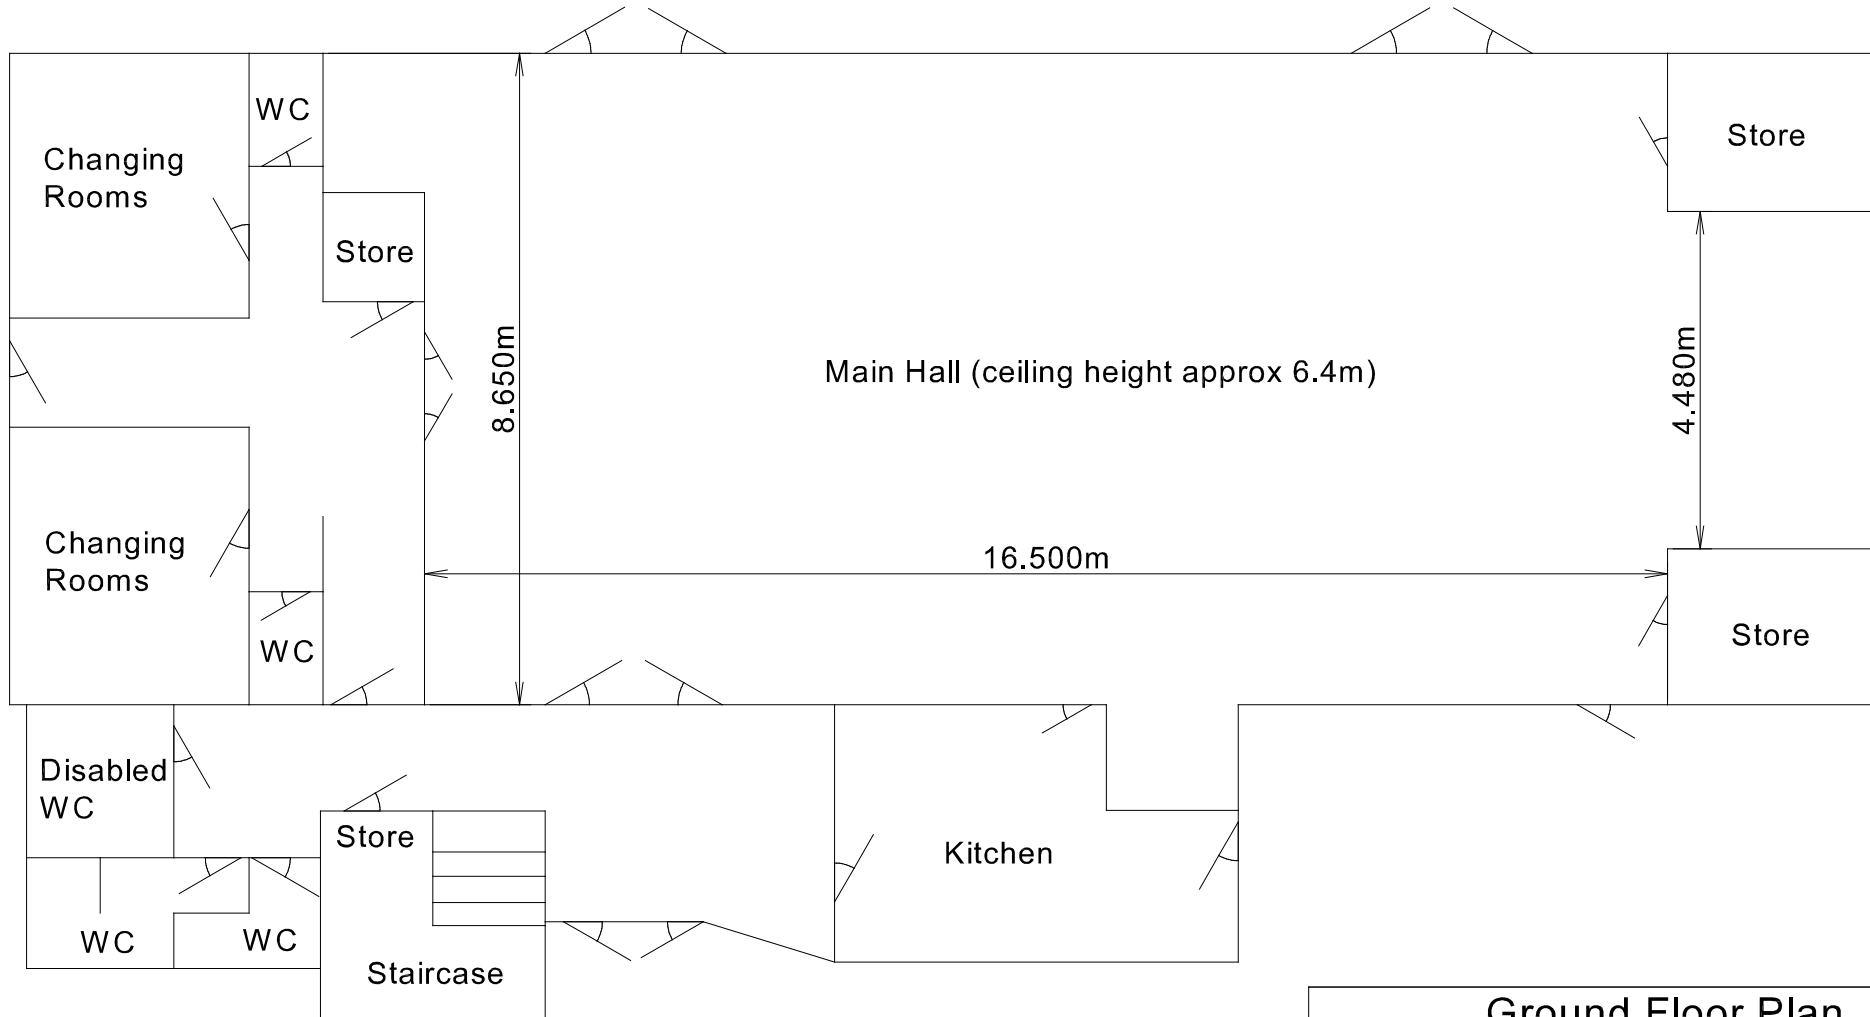

Naseby Village Hall

Ground Floor Plan

Scale 1:100